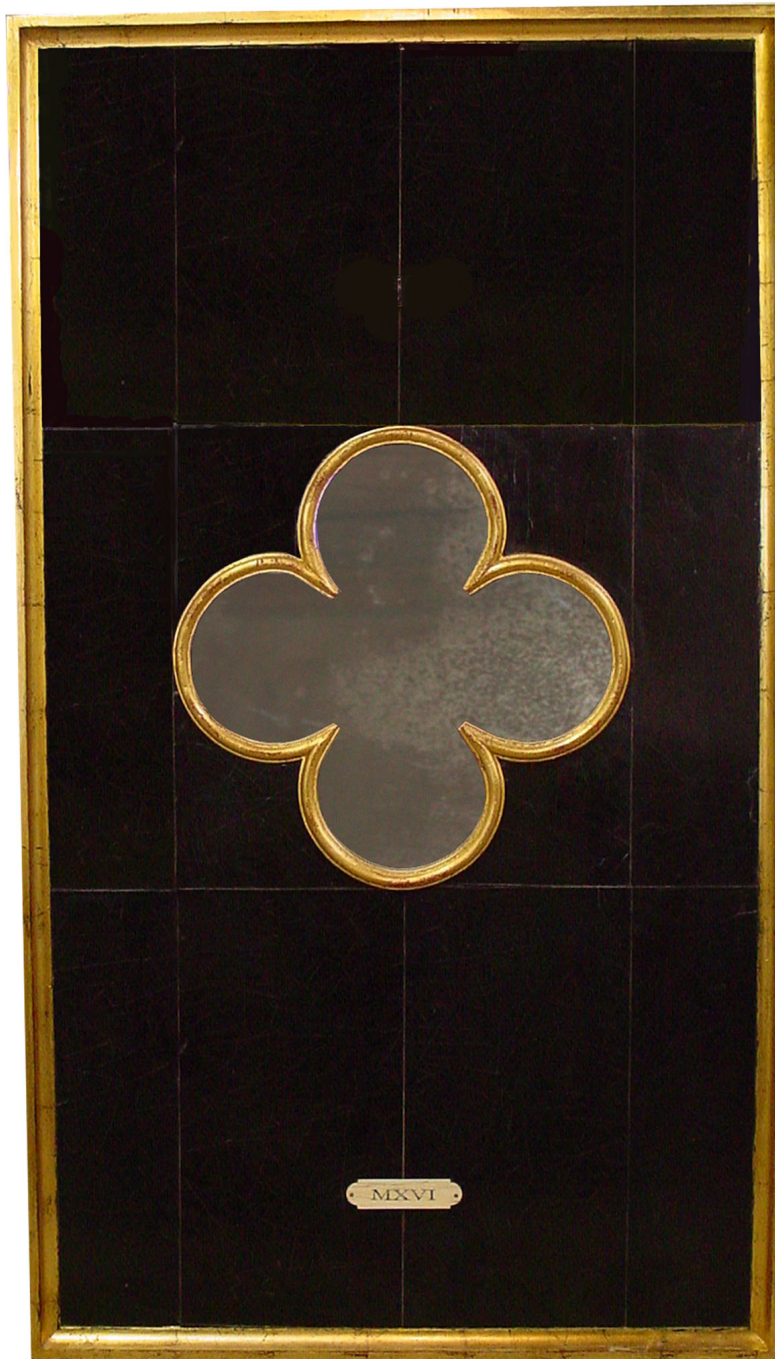

MCLAIN WIESAND
CUSTOM BUILT FURNITURE

Arcana Mirror
39 1/2" W x 69 3/4" H
Chinois Laquer Finish with Blackbole Gold