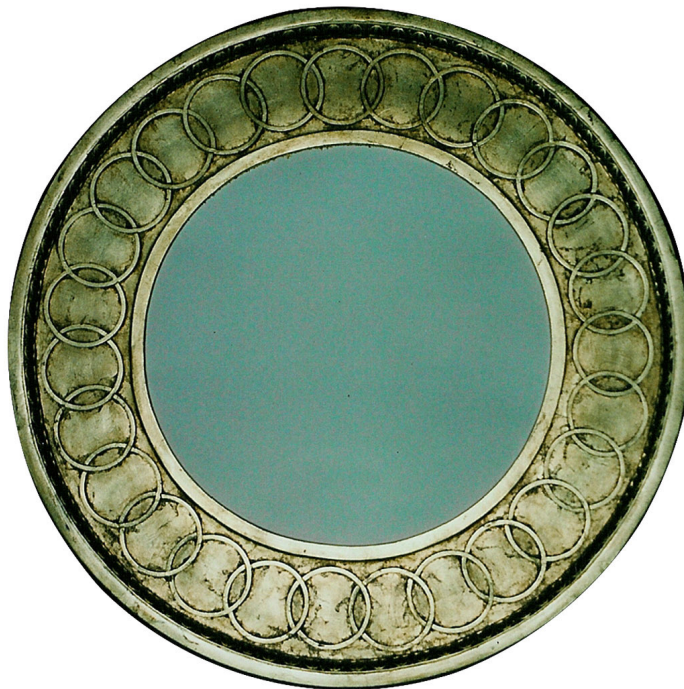

MCLAIN WIESAND

CUSTOM BUILT FURNITURE

Eva Mirror
Antique Gold Light Finish
31 1/2" Diameter

Concentric Mirror
Antique Gold Finish
36" Diameter