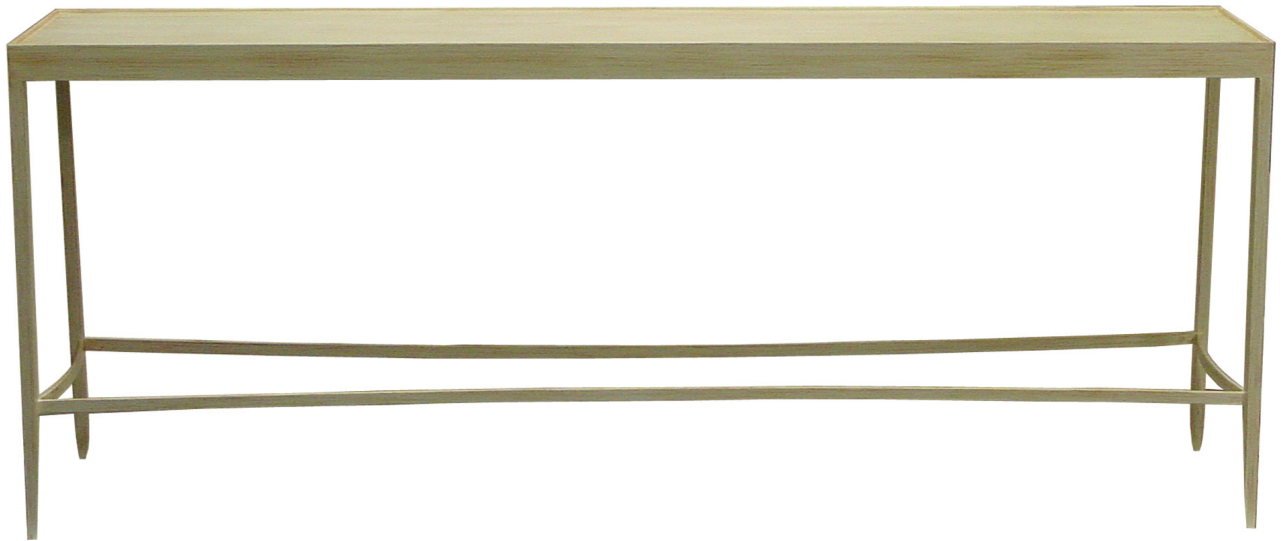

MCLAIN WIESAND  
CUSTOM BUILT FURNITURE

Leahy Console  
Beach House finish  
68" W x 10"D x 29" H