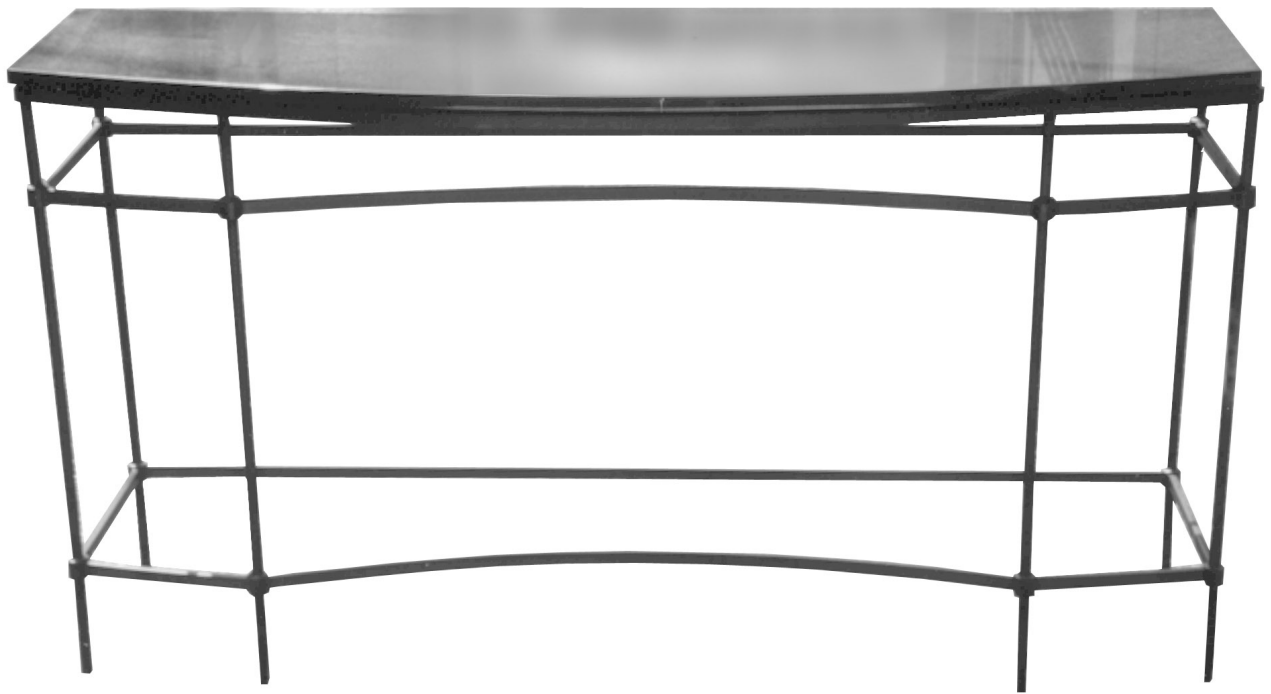

MCLAIN WIESAND
CUSTOM BUILT FURNITURE

Perfect Sofa Table
Rubbed Black Finish with Faux Fossil Stone Top
58" W x 18" D x 32" H