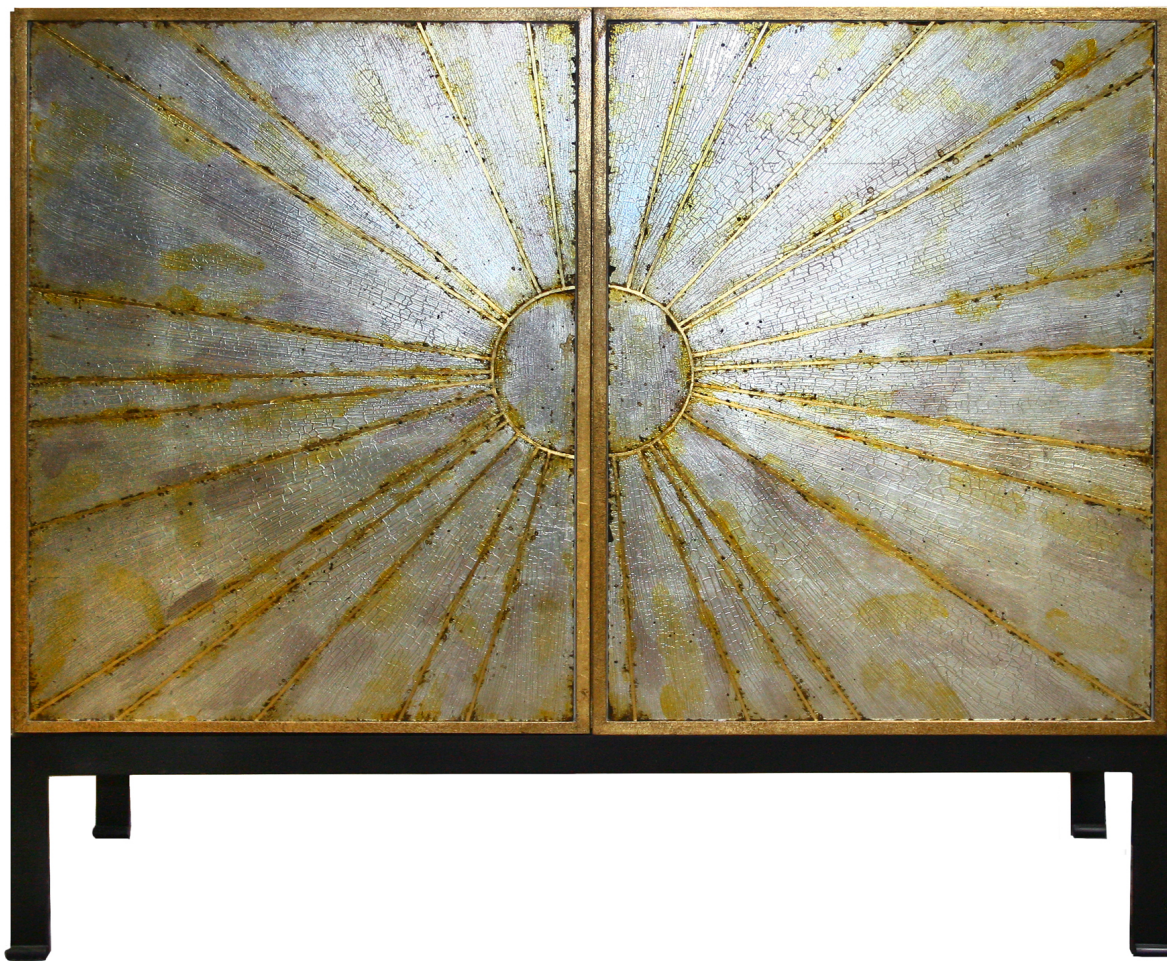

MCLAIN WIESAND
CUSTOM BUILT FURNITURE

Celeste Console
Antique Gilt Finish with Quartzed Glass
44" W x 18" D x 36" H