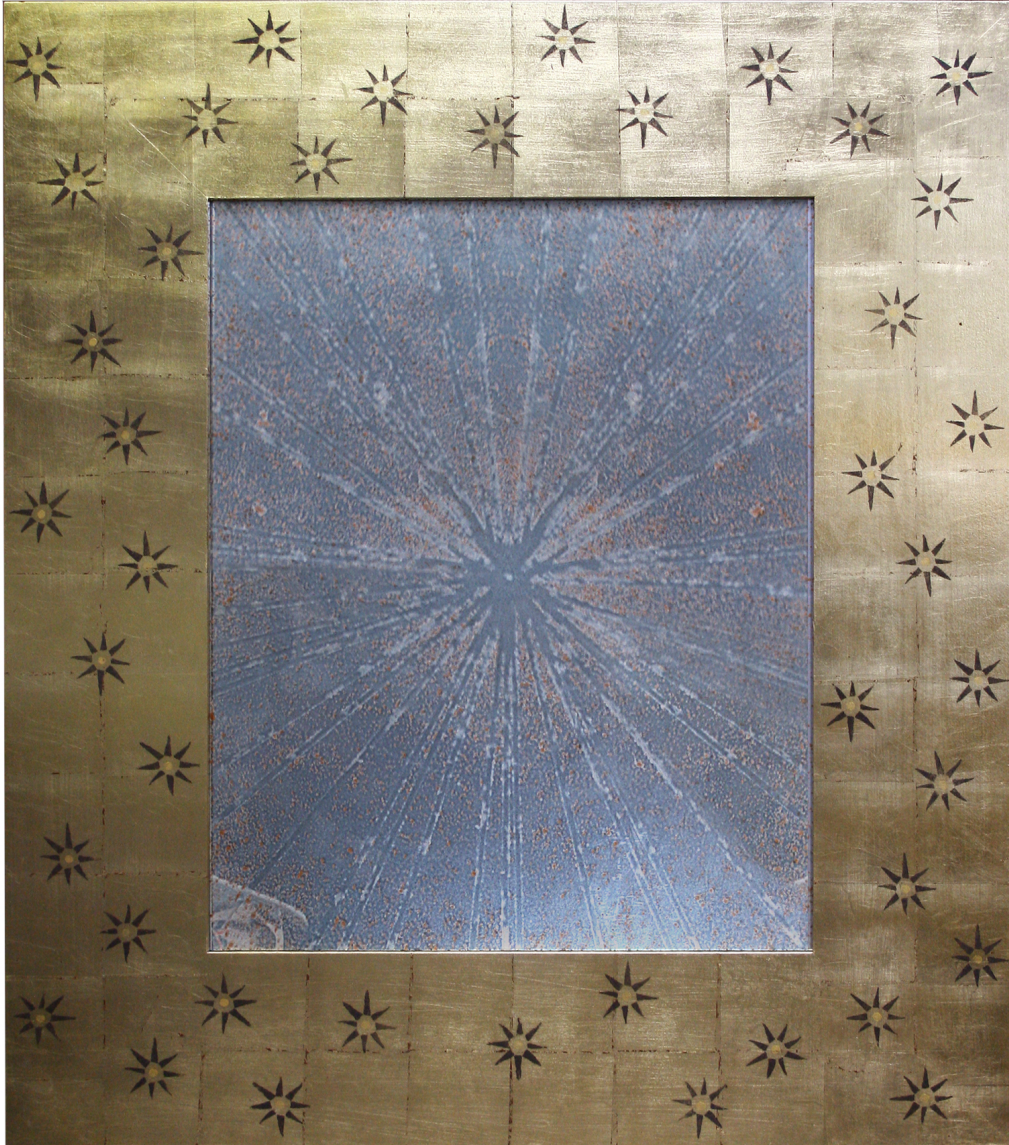

MCLAIN WIESAND

CUSTOM BUILT FURNITURE

Pembauer Mirror
Gold Leaf w/ Painted Stars
and Hand Antiqued Starburst Mirror
35" W x 41" H